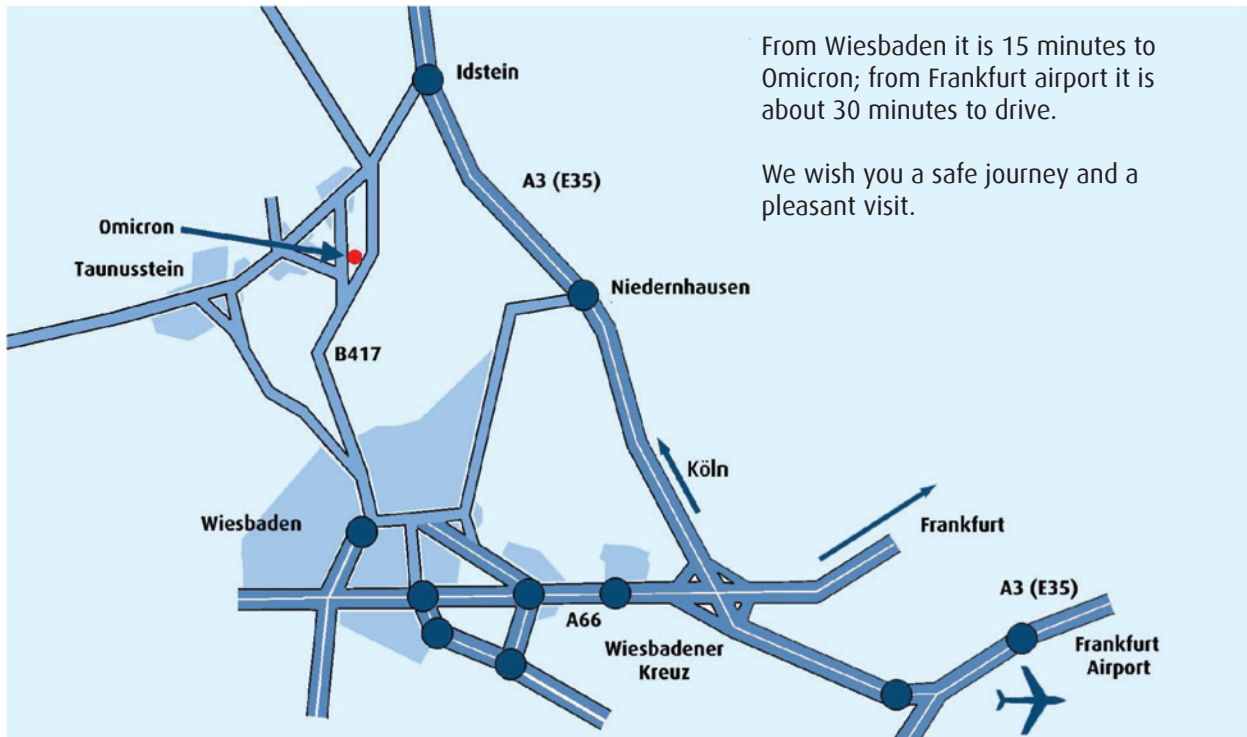

## How to find us

Your visit on: \_\_\_\_\_ at: \_\_\_\_\_ Your contact with: \_\_\_\_\_

Leave the A 3 motorway at the Idstein exit and turn onto the B 275 in the direction of Taunusstein / Bad Schwalbach.

After approx. 5 km you will reach the village of Eschenhahn, and after a further 2 km, Neuhof. Keep attention to the integral speed trap. Turn left at the roundabout traffic towards "Siedlung Platte" and "Gewerbegebiet Triebgewann" and proceed along this road for approx. 500 m until you see Omicron, the last building on the left hand side.