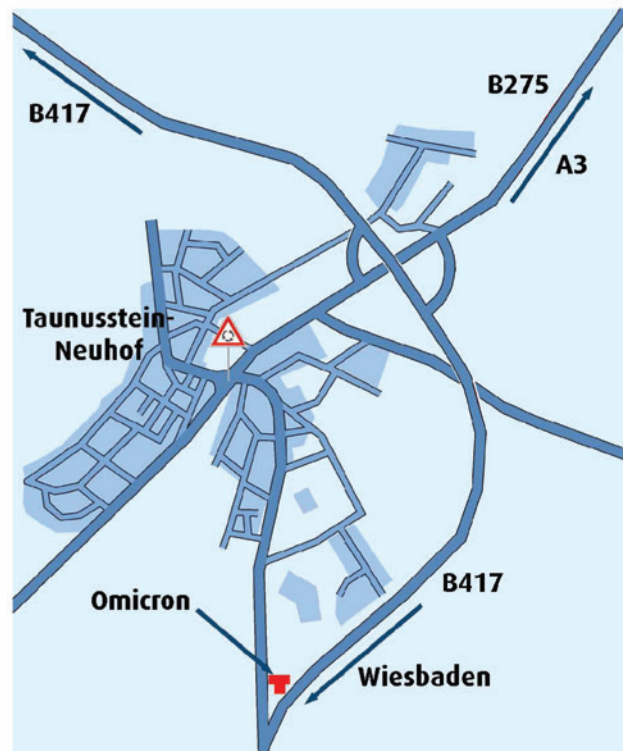

## How to find us

Your visit on: \_\_\_\_\_ at: \_\_\_\_\_ Your contact with: \_\_\_\_\_

Leave the A 3 motorway at the Idstein exit and turn onto the B 275 in the direction of Taunusstein / Bad Schwalbach.

After approx. 5 km you will reach the village of Eschenhahn, and after a further 2 km, Neuhof. Keep attention to the integral speed trap. Turn left at the roundabout traffic towards "Siedlung Platte" and "Gewerbegebiet Triebgewann" and proceed along this road for approx. 500 m until you see Omicron, the last building on the left hand side.